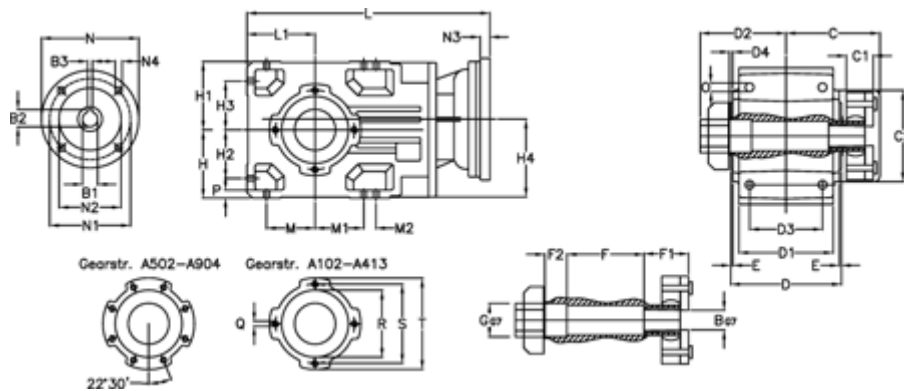

Article number: 296003501556445

Description: Bevel helical gearbox
A352QF40-15,5-P112B5

Measures

B = 40	D1 = 166	F2 = 53	L = 389.0	N3 = 4,5
B1 = 28	D2 = 80	G = 42	L1 = 100	N4 = M12x16
B2 = 31.3	D3 = 135	GA = 43	M = 73.0	O = 12.0
B3 = 8	d4 = 5.0	H = 100	M1 = 73.0	P = 11
C = 70.0	Description = A352 QF-xx P112 B5	H1 = 100	M2 = 11	Q = M10x17
C1 = 24	E = 3.5	H2 = 73.0	N = 250	R = 110
C2 = 90.0	F = 12.0	H3 = 73.0	N1 = 215	S = 130
D = 173	F1 = 48.0	H4 = 114.0	N2 = 180	T = 150